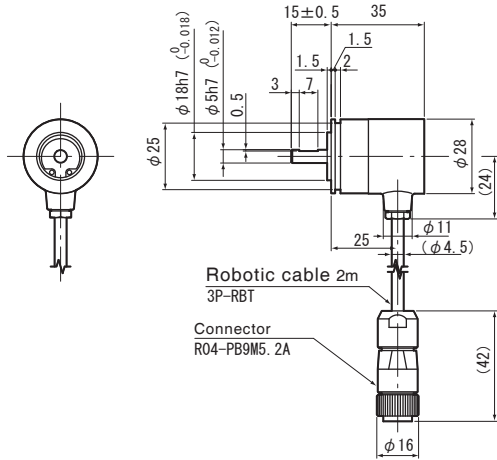

Units: mm

● VRE-P028SAC

● VRE-P028SAC · VRE-S028SAC Accessory Model : SB-02

Mounting fixture for VRE-P028SAC · VRE-S028SAC Servo mount.(3 pieces set)