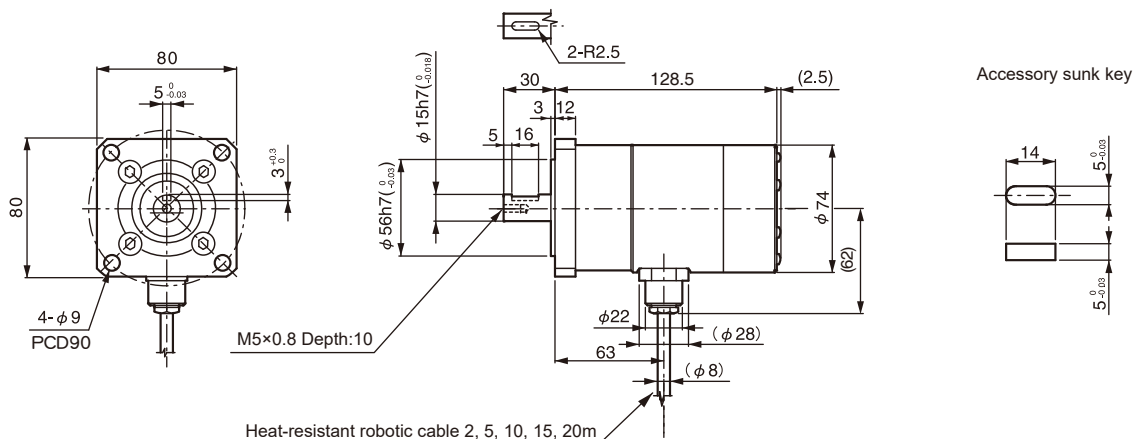

●VRE-P074FK □ Flange-mount type

●VRE-P074LK □ Base-mount type

●VRE-P074MK □ Face-mount type