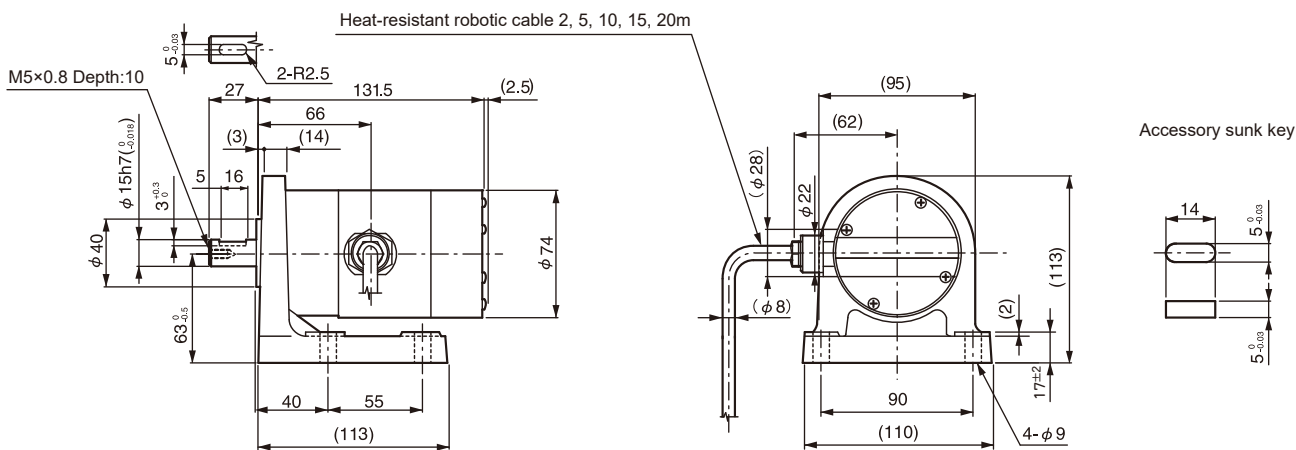

●VRE-P074FK □ Flange-mount type

●VRE-P074LK □ Base-mount type

●VRE-P074MK □ Face-mount type