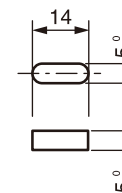

● VRE-16TS100FK □ Flange-mount type

Accessory sunk key

● VRE-16TS100LK □ Base-mount type

Accessory sunk key