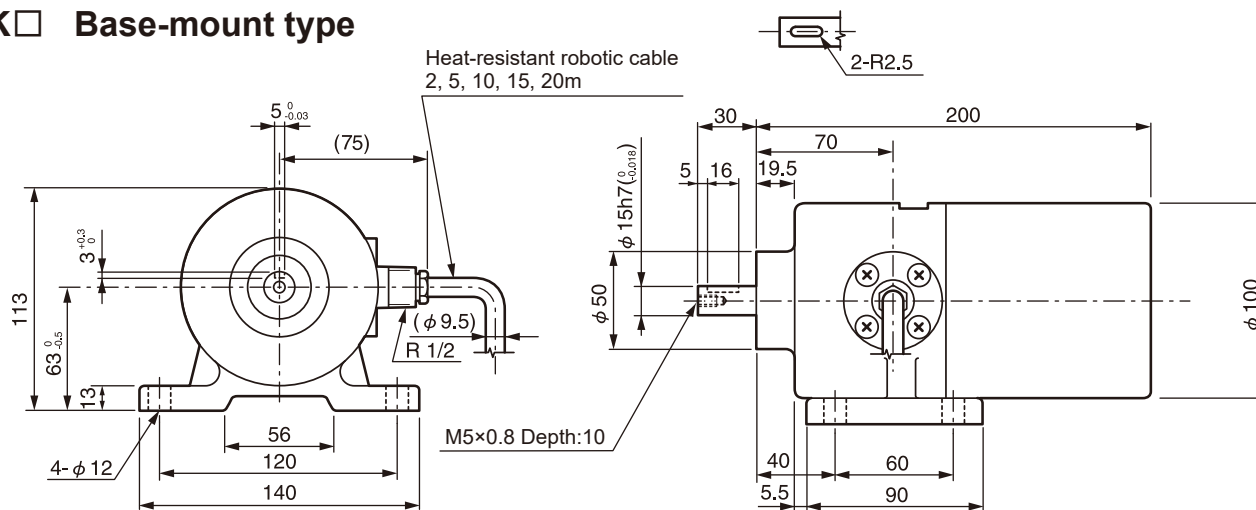

● VRE-16TS100FK □ Flange-mount type

Accessory sunk key

● VRE-16TS100LK □ Base-mount type

Accessory sunk key