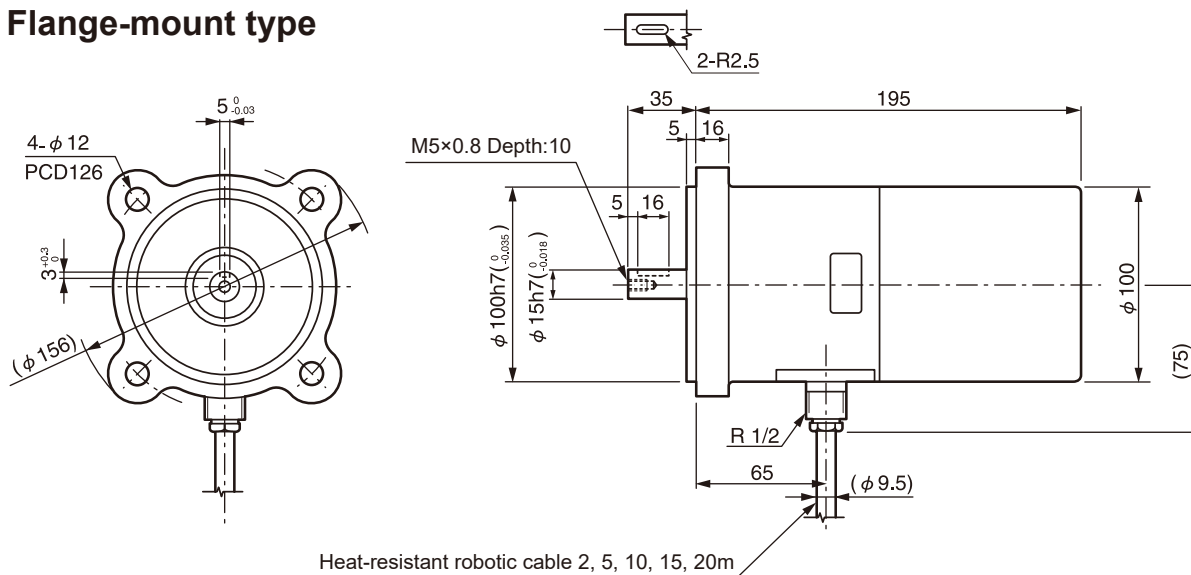

● VRE-16TS100FK □ Flange-mount type

Accessory sunk key

● VRE-16TS100LK □ Base-mount type

Accessory sunk key