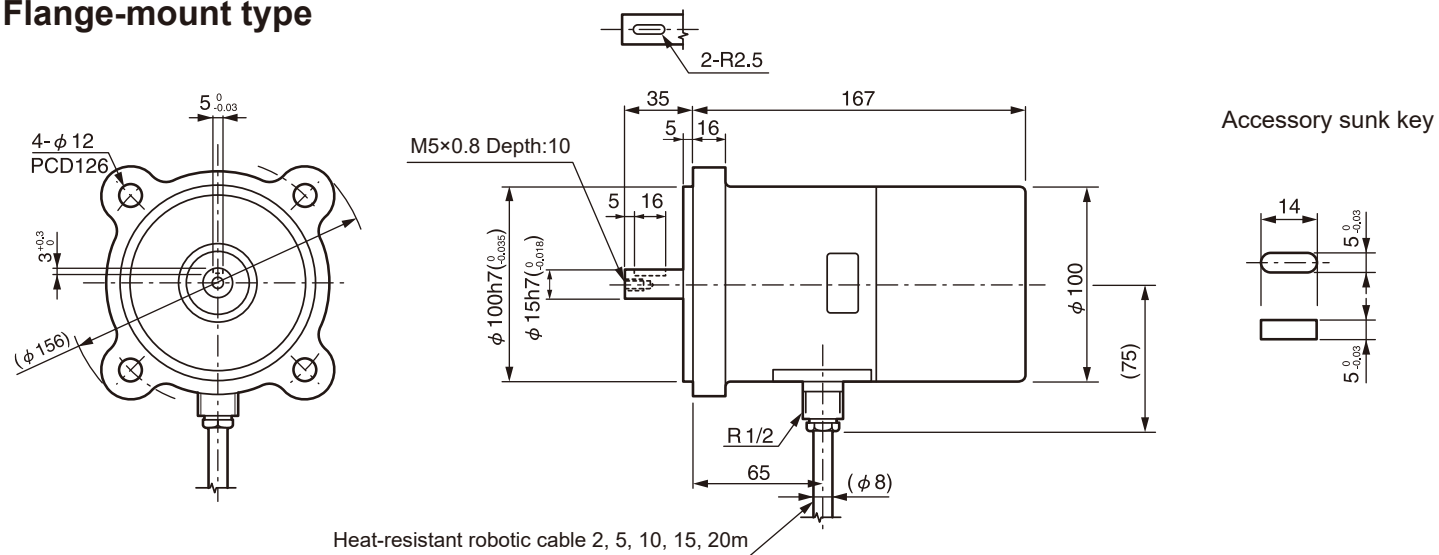

●VRE-10TP101FK□ Flange-mount type

●VRE-10TP101LK□ Base-mount type