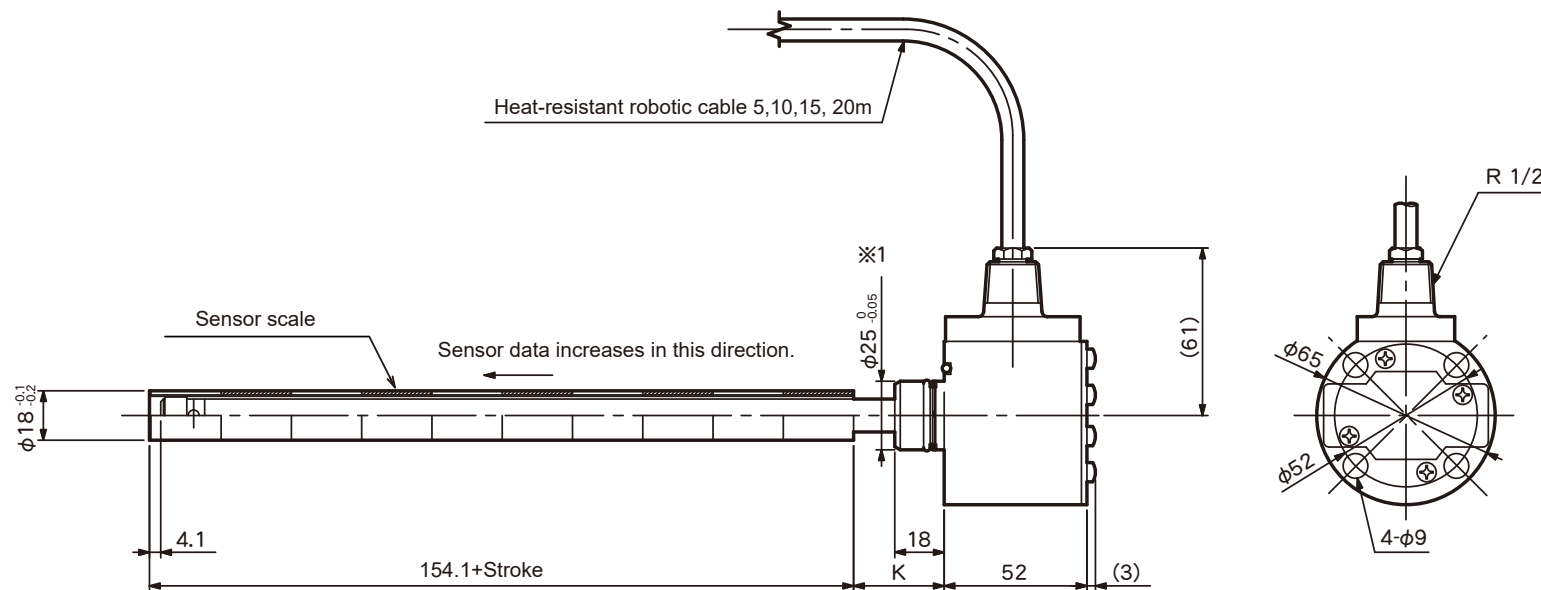

● IRS-51.2P□18□PA□

Accessory: Hexagon socket head cap screw M8 x 65

Backward limit K	A	B	C	D
	33mm	58.6mm	84.2mm	109.8mm

※1: IRS-51.2PA18: diameter is [$\phi 25_{-0.02}$]