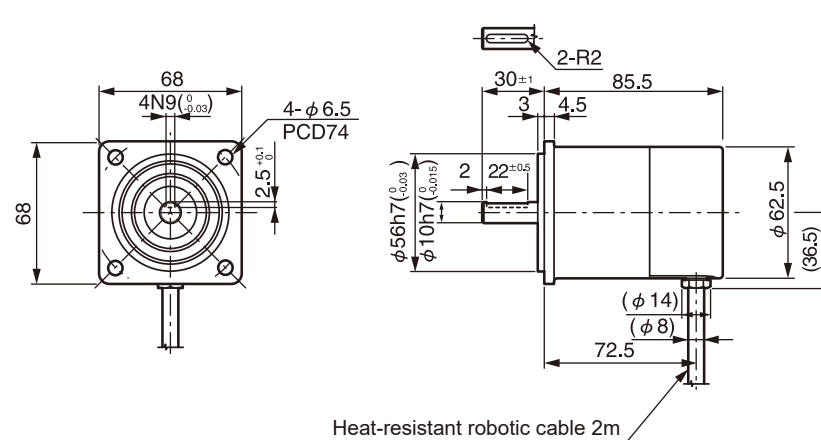

● MRE-32SP061FK □ Flange-mount type

● MRE-G □ SP061FK □ Flange-mount type

● Option Model: RB-01
L-type flange for MRE-32SP061 or MRE-G □ SP061

Accessory sunk key