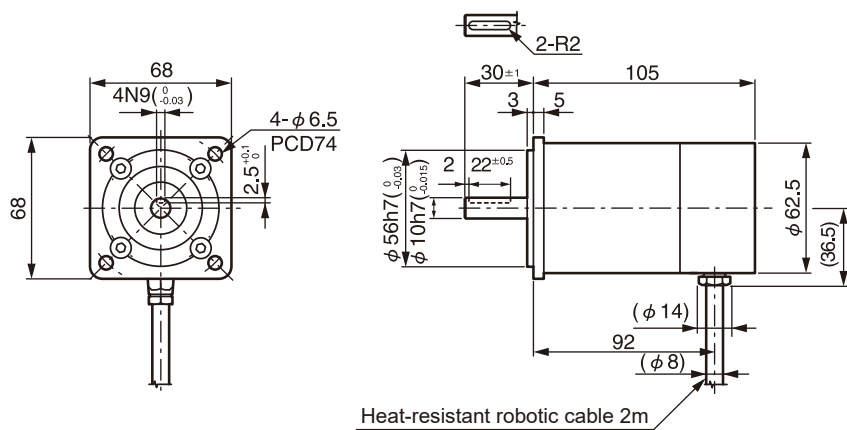

● MRE-32SP061FK □ Flange-mount type

● MRE-G □ SP061FK □ Flange-mount type

● Option Model: RB-01
L-type flange for MRE-32SP061 or MRE-G □ SP061

Accessory sunk key