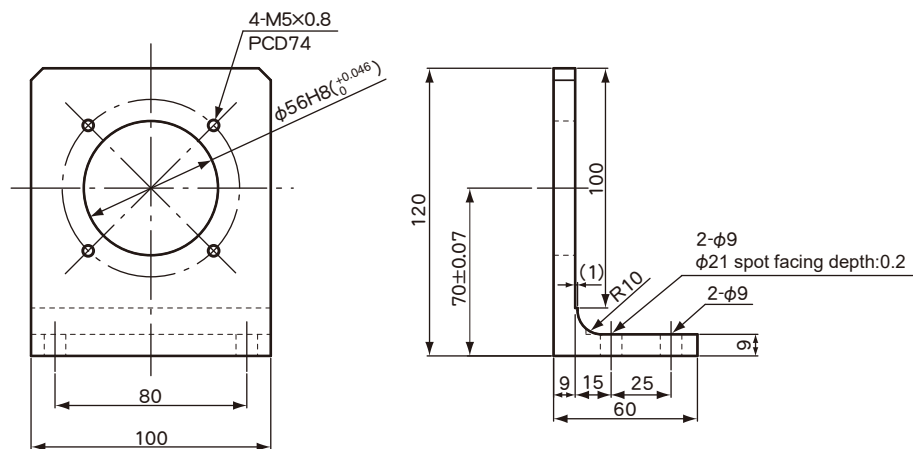

● MRE-32SP061FK □ Flange-mount type

● MRE-G □ SP061FK □ Flange-mount type

● Option Model: RB-01
L-type flange for MRE-32SP061 or MRE-G □ SP061

Accessory sunk key