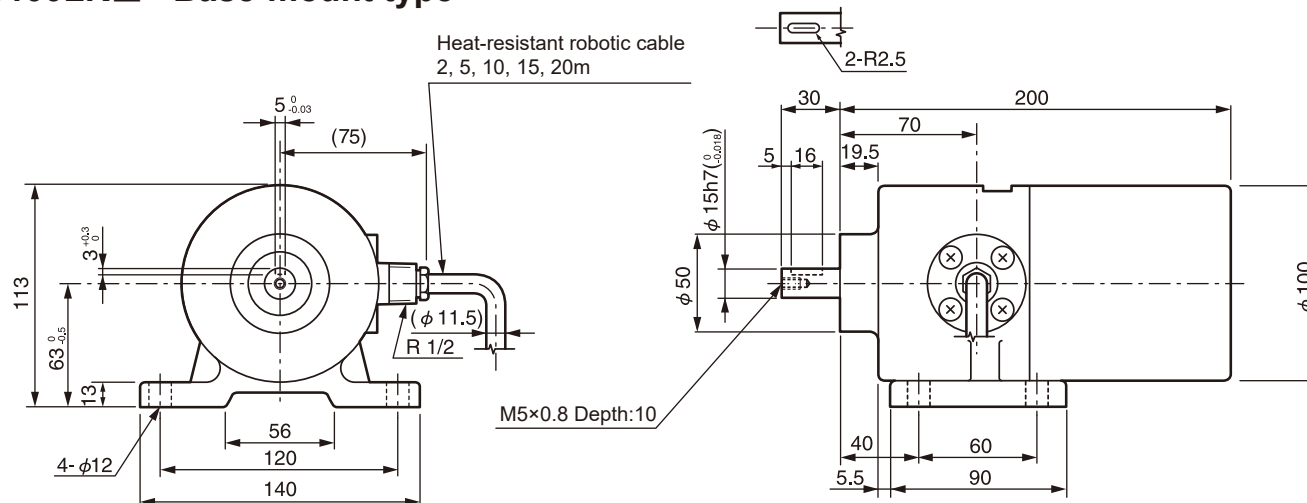

● MRE-1024S16TS100FK □ Flange-mount type

Accessory sunk key

● MRE-1024S16TS100LK □ Base-mount type

Accessory sunk key