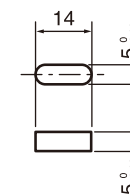

● MRE-1024S16TS100FK □ Flange-mount type

Accessory sunk key

● MRE-1024S16TS100LK □ Base-mount type

Accessory sunk key