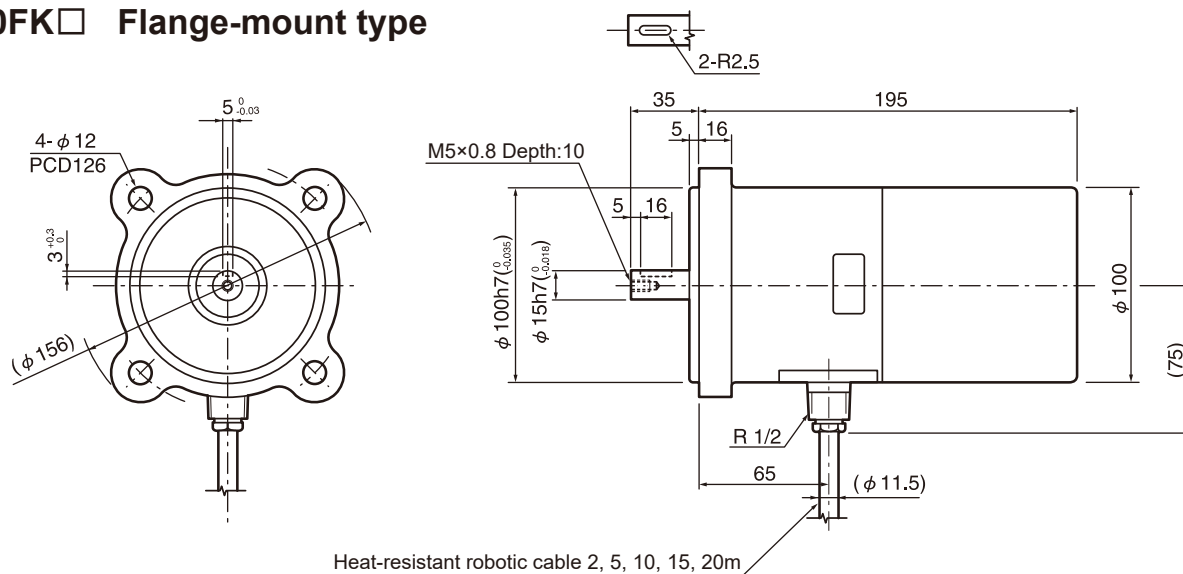

● MRE-1024S16TS100FK □ Flange-mount type

Accessory sunk key

● MRE-1024S16TS100LK □ Base-mount type

Accessory sunk key