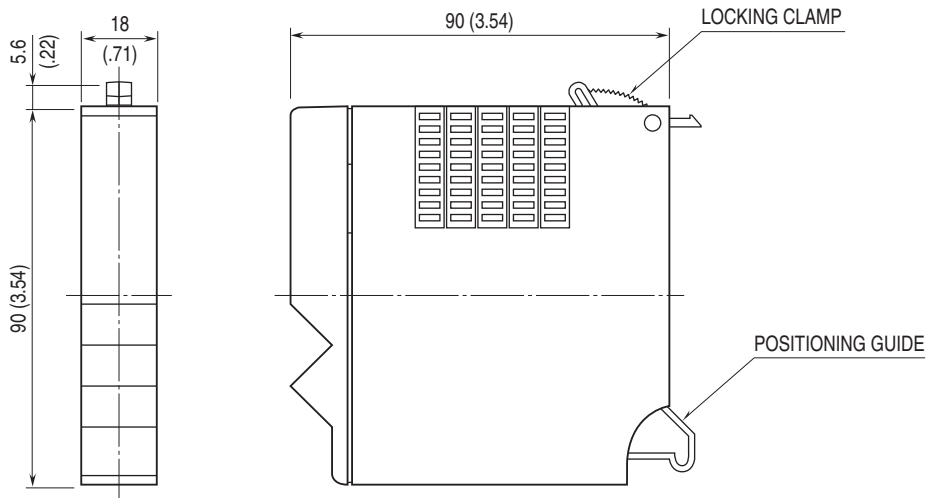

Remote I/O R5 Series

BLANK FILLER MODULE

MODEL: R5-DM

ORDERING INFORMATION

- Code number: R5-DM

INSTALLATION

Mounting: Installation Base (model: R5-BS)

Weight: 50 g (1.76 oz)

EXTERNAL DIMENSIONS unit: mm (inch)

Specifications are subject to change without notice.