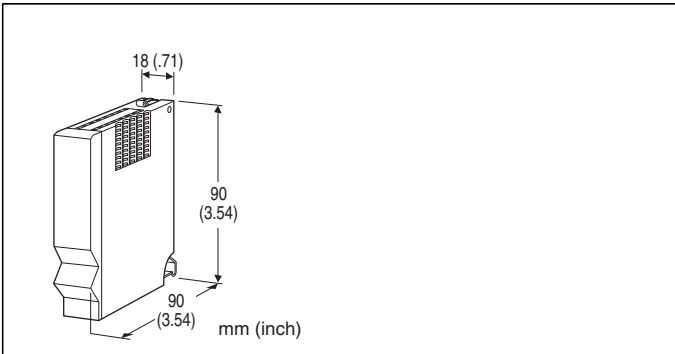

Remote I/O R5 Series

BLANK FILLER MODULE

MODEL: R5-DM

ORDERING INFORMATION

- Code number: R5-DM

INSTALLATION

Mounting: Installation Base (model: R5-BS)

Weight: 50 g (1.76 oz)

EXTERNAL DIMENSIONS unit: mm (inch)

Specifications are subject to change without notice.